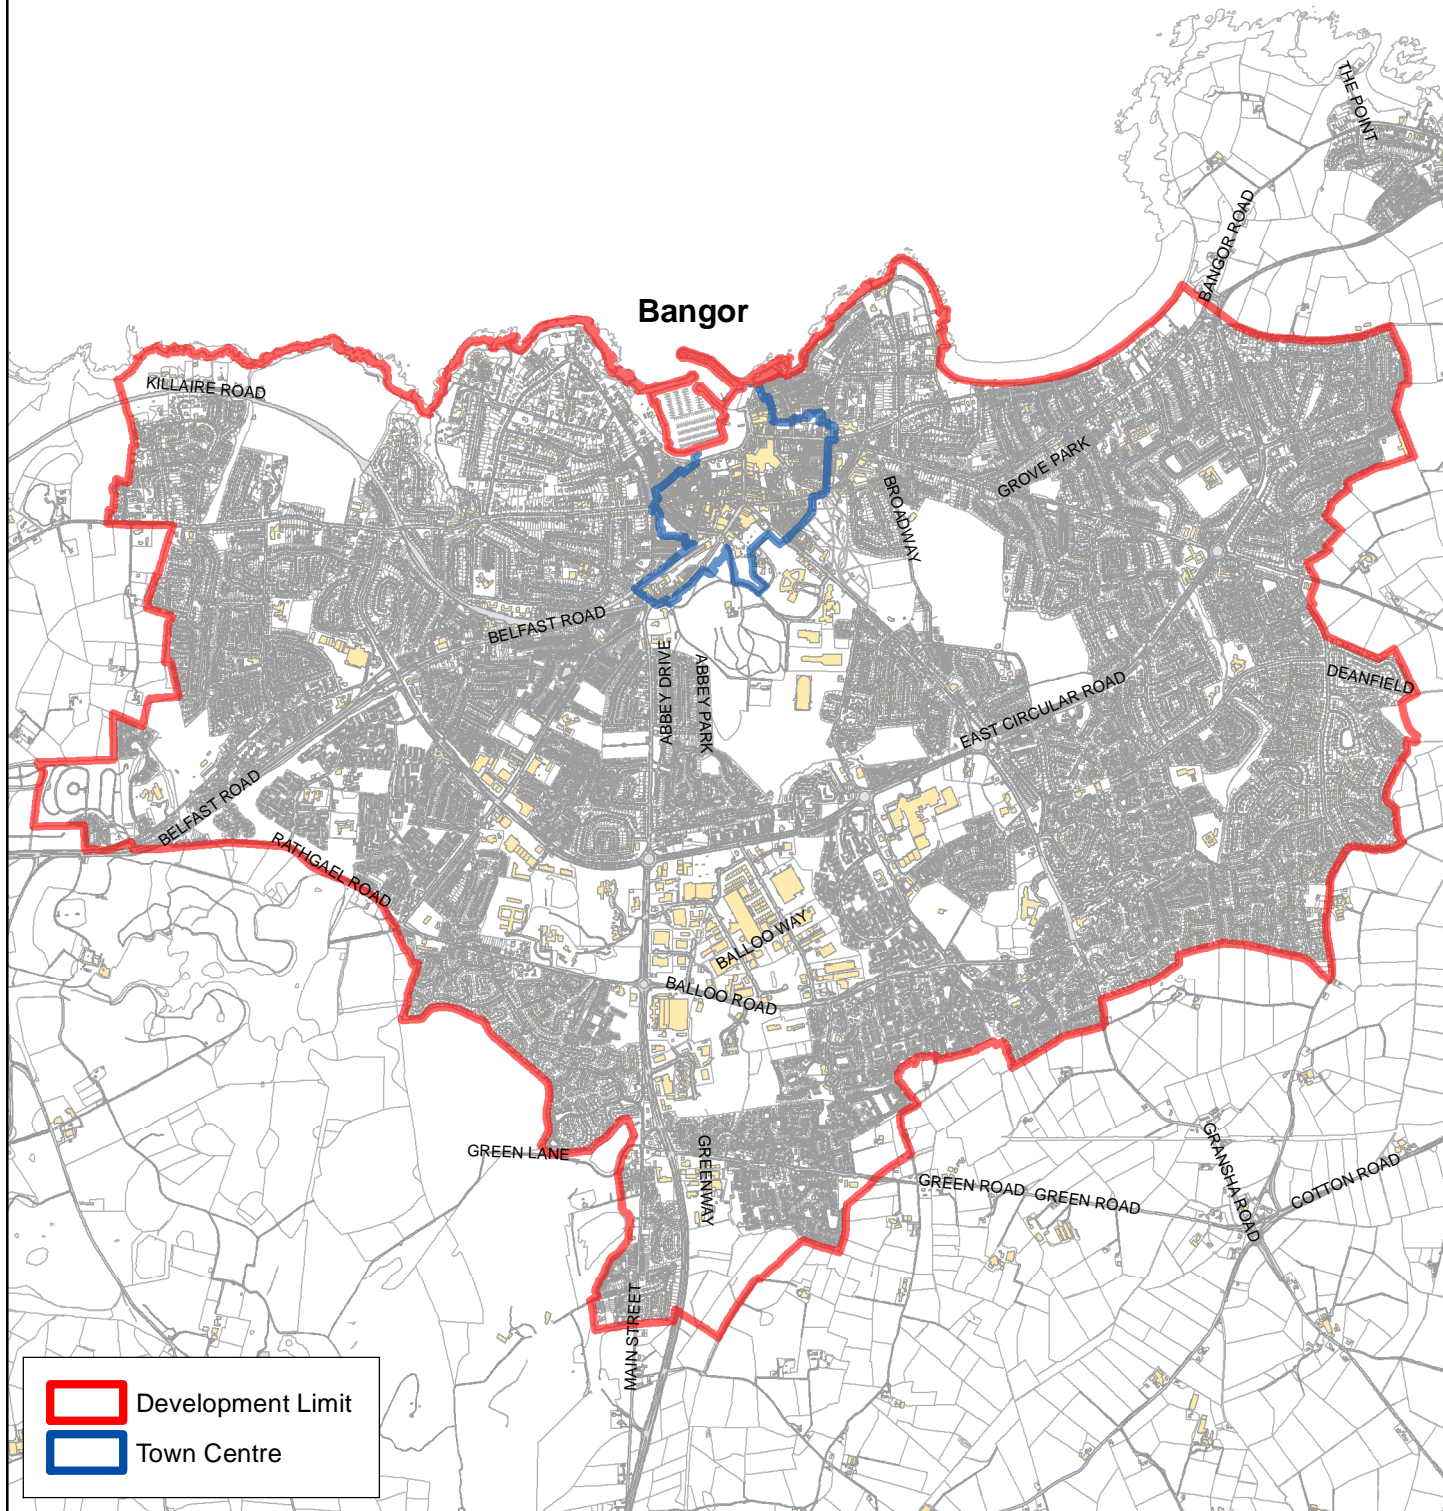

# Bangor

	Development Limit
	Town Centre

This is based upon Crown Copyright and is reproduced with the permission of Land & Property Services under delegated authority from the Controller of Her Majesty's Stationery Office, ©Crown copyright and database right 2020 CS&LA156